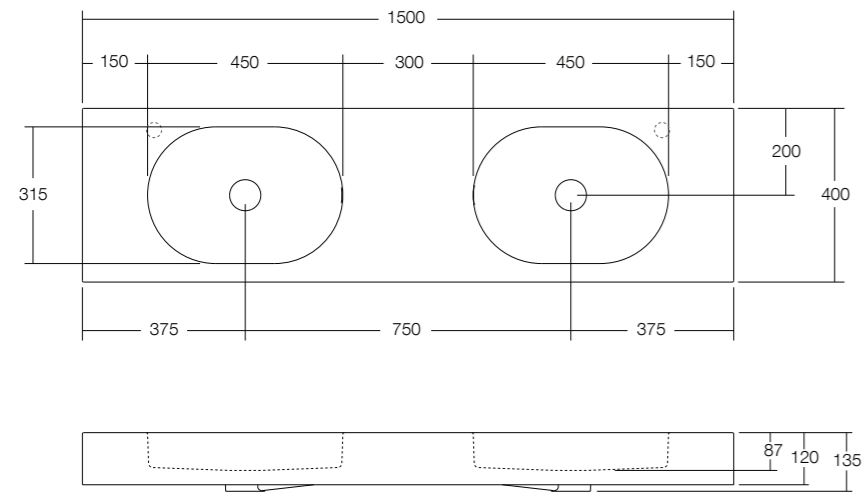

ARKI 1500 DOUBLE

ARKI 1800 DOUBLE

The Arki basins have a clever chic design featuring a contemporary capsule-shaped bowl, making them a statement piece in a number of environments.

MODELS:

470 | 700 | 900 | 1200 | 1500 | 1800

Dimensions are shown in millimetres. Due to the handcrafted nature of Omvivo products measurements are subject to a +/- 5mm manufacturing tolerance.

Basin	470	700	900	1200	1500	1800
Finish	Matt White					
Softskin Available	No					
Dimensions (mm)	470 x 300 x 110	700 x 300 x 120	900 x 400 x 120	1200 x 400 x 120	1500 x 400 x 120	1800 x 400 x 120
Material	Solid Surface					
Overflow	Yes	Yes	Yes	Yes	Yes	Yes
Tap Holes	0 or 1 RH	0 or 1 RH	0 or 1 RH	0 or 1 RH	0 or 2	0 or 2
Waste Size	32mm					
Waste Supplied	Yes - 32/40mm With chrome solid surface plug and pop-up waste (white plug available)					
Weight	8kg	14kg	16kg	23kg	30kg	35kg
Bowl Capacity	3.8L	7.1L	7.1L	7.1L	7.1L x 2	7.1L x 2

Dimensions are shown in millimetres. Due to the handcrafted nature of Omvivo products measurements are subject to a +/- 5mm manufacturing tolerance.

ARKI 470

ARKI 700

ARKI 900

ARKI 1200

Dimensions are shown in millimetres. Due to the handcrafted nature of Omvivo products measurements are subject to a +/- 5mm manufacturing tolerance.