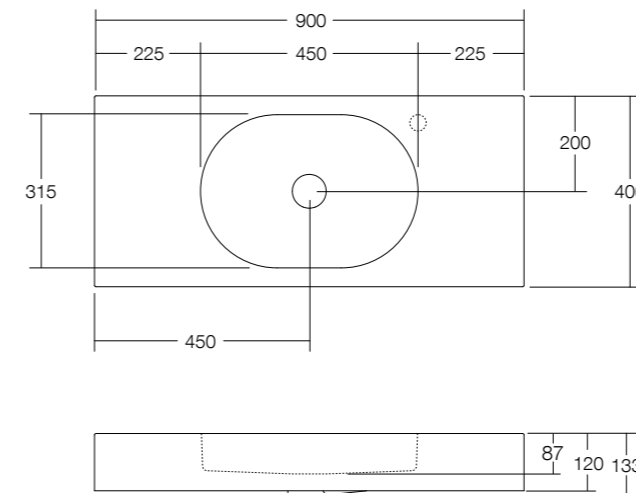

Dimensions are shown in millimetres. Due to the handcrafted nature of Omvivo products measurements are subject to a +/- 5mm manufacturing tolerance.

Basin	470	700	900	1200	1500	1800
Finish	Matt White					
Softskin Available	No					
Dimensions (mm)	470 x 300 x 110	700 x 300 x 120	900 x 400 x 120	1200 x 400 x 120	1500 x 400 x 120	1800 x 400 x 120
Material	Solid Surface					
Overflow	Yes	Yes	Yes	Yes	Yes	Yes
Tap Holes	0 or 1 RH	0 or 1 RH	0 or 1 RH	0 or 1 RH	0 or 2	0 or 2
Waste Size	32mm					
Waste Supplied	Yes - 32/40mm With chrome solid surface plug and pop-up waste (white plug available)					
Weight	8kg	14kg	16kg	23kg	30kg	35kg
Bowl Capacity	3.8L	7.1L	7.1L	7.1L	7.1L x 2	7.1L x 2

Dimensions are shown in millimetres. Due to the handcrafted nature of Omvivo products measurements are subject to a +/- 5mm manufacturing tolerance.

ARKI 470

ARKI 700

ARKI 900

ARKI 1200

Dimensions are shown in millimetres. Due to the handcrafted nature of Omvivo products measurements are subject to a +/- 5mm manufacturing tolerance.