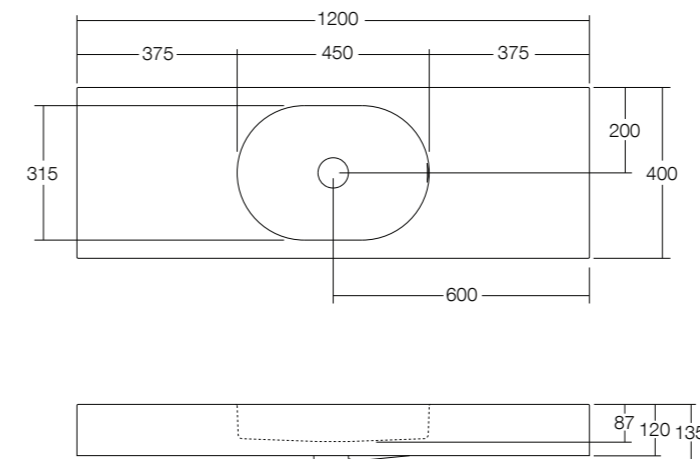

Dimensions are shown in millimetres. Due to the handcrafted nature of Omvivo products measurements are subject to a +/- 5mm manufacturing tolerance.

Basin	470	700	900	1200	1500	1800
Finish	Matt White					
Softskin Available	No					
Dimensions (mm)	470 x 300 x 110	700 x 300 x 120	900 x 400 x 120	1200 x 400 x 120	1500 x 400 x 120	1800 x 400 x 120
Material	Solid Surface					
Overflow	Yes	Yes	Yes	Yes	Yes	Yes
Tap Holes	0 or 1 RH	0 or 1 RH	0 or 1 RH	0 or 1 RH	0 or 2	0 or 2
Waste Size	32mm					
Waste Supplied	Yes - 32/40mm With chrome solid surface plug and pop-up waste (white plug available)					
Weight	8kg	14kg	16kg	23kg	30kg	35kg
Bowl Capacity	3.8L	7.1L	7.1L	7.1L	7.1L x 2	7.1L x 2

Dimensions are shown in millimetres. Due to the handcrafted nature of Omvivo products measurements are subject to a +/- 5mm manufacturing tolerance.

ARKI 470

ARKI 700

ARKI 900

ARKI 1200

Dimensions are shown in millimetres. Due to the handcrafted nature of Omvivo products measurements are subject to a +/- 5mm manufacturing tolerance.