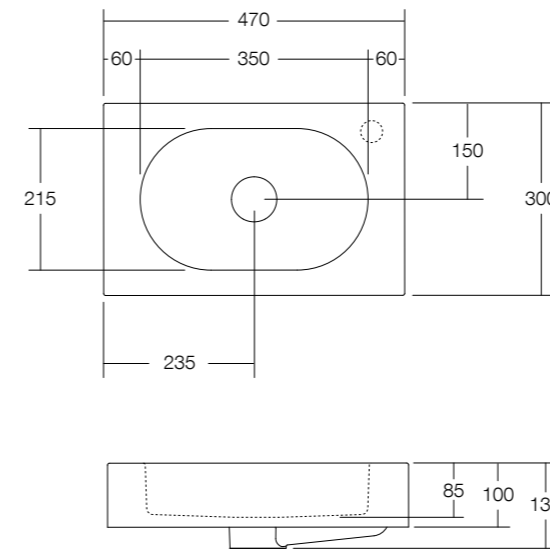

ARKI 1500 DOUBLE

ARKI 1800 DOUBLE

The Arki basins have a clever chic design featuring a contemporary capsule-shaped bowl, making them a statement piece in a number of environments.

MODELS:

470 | 700 | 900 | 1200 | 1500 | 1800

Dimensions are shown in millimetres. Due to the handcrafted nature of Omvivo products measurements are subject to a +/- 5mm manufacturing tolerance.

Basin	470	700	900	1200	1500	1800
Finish	Matt White					
Softskin Available	No					
Dimensions (mm)	470 x 300 x 110	700 x 300 x 120	900 x 400 x 120	1200 x 400 x 120	1500 x 400 x 120	1800 x 400 x 120
Material	Solid Surface					
Overflow	Yes	Yes	Yes	Yes	Yes	Yes
Tap Holes	0 or 1 RH	0 or 1 RH	0 or 1 RH	0 or 1 RH	0 or 2	0 or 2
Waste Size	32mm					
Waste Supplied	Yes - 32/40mm With chrome solid surface plug and pop-up waste (white plug available)					
Weight	8kg	14kg	16kg	23kg	30kg	35kg
Bowl Capacity	3.8L	7.1L	7.1L	7.1L	7.1L x 2	7.1L x 2

Dimensions are shown in millimetres. Due to the handcrafted nature of Omvivo products measurements are subject to a +/- 5mm manufacturing tolerance.

ARKI 470

ARKI 700

ARKI 900

ARKI 1200

Dimensions are shown in millimetres. Due to the handcrafted nature of Omvivo products measurements are subject to a +/- 5mm manufacturing tolerance.