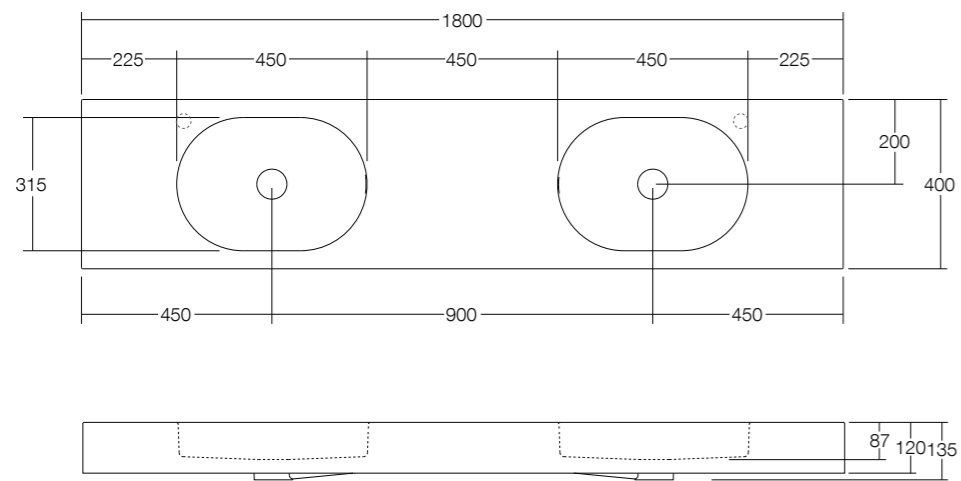

ARKI 1500 DOUBLE

ARKI 1800 DOUBLE

The Arki basins have a clever chic design featuring a contemporary capsule-shaped bowl, making them a statement piece in a number of environments.

MODELS:

470 | 700 | 900 | 1200 | 1500 | 1800

Dimensions are shown in millimetres. Due to the handcrafted nature of Omvivo products measurements are subject to a +/- 5mm manufacturing tolerance.

Basin	470	700	900	1200	1500	1800
Finish	Matt White					
Softskin Available	No					
Dimensions (mm)	470 x 300 x 110	700 x 300 x 120	900 x 400 x 120	1200 x 400 x 120	1500 x 400 x 120	1800 x 400 x 120
Material	Solid Surface					
Overflow	Yes	Yes	Yes	Yes	Yes	Yes
Tap Holes	0 or 1 RH	0 or 1 RH	0 or 1 RH	0 or 1 RH	0 or 2	0 or 2
Waste Size	32mm					
Waste Supplied	Yes - 32/40mm With chrome solid surface plug and pop-up waste (white plug available)					
Weight	8kg	14kg	16kg	23kg	30kg	35kg
Bowl Capacity	3.8L	7.1L	7.1L	7.1L	7.1L x 2	7.1L x 2

Dimensions are shown in millimetres. Due to the handcrafted nature of Omvivo products measurements are subject to a +/- 5mm manufacturing tolerance.

ARKI 470

ARKI 700

ARKI 900

ARKI 1200

Dimensions are shown in millimetres. Due to the handcrafted nature of Omvivo products measurements are subject to a +/- 5mm manufacturing tolerance.