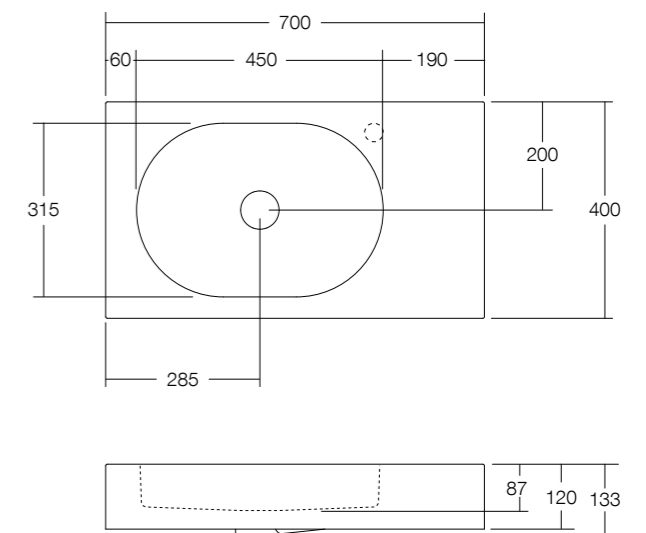

Dimensions are shown in millimetres. Due to the handcrafted nature of Omvivo products measurements are subject to a +/- 5mm manufacturing tolerance.

Basin	470	700	900	1200	1500	1800
Finish	Matt White					
Softskin Available	No					
Dimensions (mm)	470 x 300 x 110	700 x 300 x 120	900 x 400 x 120	1200 x 400 x 120	1500 x 400 x 120	1800 x 400 x 120
Material	Solid Surface					
Overflow	Yes	Yes	Yes	Yes	Yes	Yes
Tap Holes	0 or 1 RH	0 or 1 RH	0 or 1 RH	0 or 1 RH	0 or 2	0 or 2
Waste Size	32mm					
Waste Supplied	Yes - 32/40mm With chrome solid surface plug and pop-up waste (white plug available)					
Weight	8kg	14kg	16kg	23kg	30kg	35kg
Bowl Capacity	3.8L	7.1L	7.1L	7.1L	7.1L x 2	7.1L x 2

Dimensions are shown in millimetres. Due to the handcrafted nature of Omvivo products measurements are subject to a +/- 5mm manufacturing tolerance.

ARKI 470

ARKI 700

ARKI 900

ARKI 1200

Dimensions are shown in millimetres. Due to the handcrafted nature of Omvivo products measurements are subject to a +/- 5mm manufacturing tolerance.