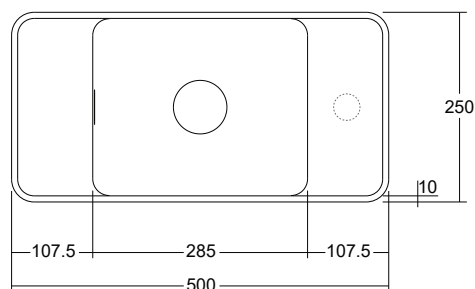

## MOD 500

Dimensions:	500mm x 250mm x 120mm
Material:	Matt White Solid Surface
Overflow:	Yes
Orientation:	Centre Bowl
Tap Holes:	0 or 1
Waste Size:	32mm
Waste Supplied:	Yes - 32/40mm - with chrome pop-up waste, white solid surface plug available
Weight:	7.8kg
Bowl Capacity:	4.4L

Dimensions are shown in millimetres. Due to the handcrafted nature of Omvivo products measurements are subject to a +/- 5mm manufacturing tolerance.

SPECIFICATIONS

MOD 700

- Dimensions: 700mm x 300mm x 120mm
- Material: Matt White Solid Surface
- Overflow: Yes
- Orientation: Left or Right Hand Bowl
- Tap Holes: 0 or 1
- Waste Size: 32mm
- Waste Supplied: Yes - 32/40mm - with chrome pop-up waste, white solid surface plug available
- Weight: 11.2kg
- Bowl Capacity: 6.1L

SPECIFICATIONS

MOD 900

- Dimensions: 900mm x 300mm x 120mm
- Material: Matt White Solid Surface
- Overflow: Yes
- Orientation: Left or Right Hand Bowl
- Tap Holes: 0 or 1
- Waste Size: 32mm
- Waste Supplied: Yes - 32/40mm - with chrome pop-up waste, white solid surface plug available
- Weight: 13.6kg
- Bowl Capacity: 6.1L

Dimensions are shown in millimetres. Due to the handcrafted nature of Omvivo products measurements are subject to a +/- 5mm manufacturing tolerance.

SPECIFICATIONS

MOD 1200

Dimensions:	1200mm x 300mm x 120mm
Material:	Matt White Solid Surface
Overflow:	Yes
Orientation:	Double Bowl
Tap Holes:	0 or 2
Waste Size:	32mm
Waste Supplied:	Yes - 32/40mm - with chrome pop-up waste, white solid surface plug available
Weight:	18.7kg
Bowl Capacity:	2 x 6.1L