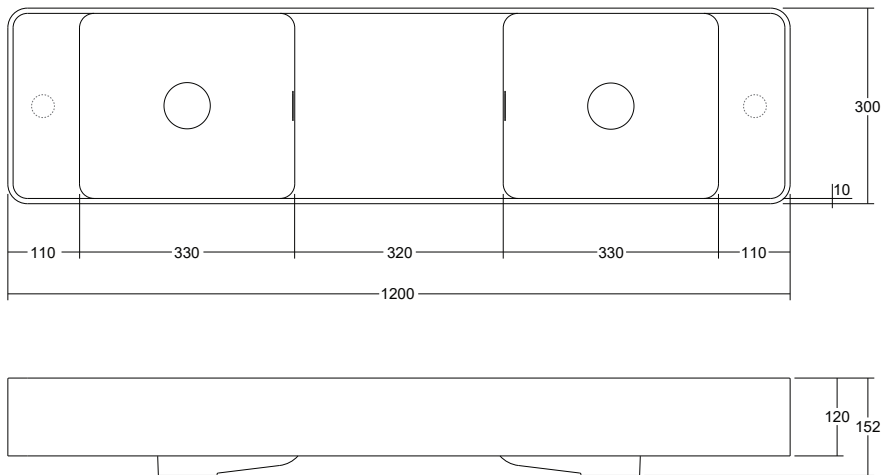

## MOD 500

Dimensions:	500mm x 250mm x 120mm
Material:	Matt White Solid Surface
Overflow:	Yes
Orientation:	Centre Bowl
Tap Holes:	0 or 1
Waste Size:	32mm
Waste Supplied:	Yes - 32/40mm - with chrome pop-up waste, white solid surface plug available
Weight:	7.8kg
Bowl Capacity:	4.4L

Dimensions are shown in millimetres. Due to the handcrafted nature of Omvivo products measurements are subject to a +/- 5mm manufacturing tolerance.

SPECIFICATIONS

MOD 700

- Dimensions: 700mm x 300mm x 120mm
- Material: Matt White Solid Surface
- Overflow: Yes
- Orientation: Left or Right Hand Bowl
- Tap Holes: 0 or 1
- Waste Size: 32mm
- Waste Supplied: Yes - 32/40mm - with chrome pop-up waste, white solid surface plug available
- Weight: 11.2kg
- Bowl Capacity: 6.1L

SPECIFICATIONS

MOD 900

- Dimensions: 900mm x 300mm x 120mm
- Material: Matt White Solid Surface
- Overflow: Yes
- Orientation: Left or Right Hand Bowl
- Tap Holes: 0 or 1
- Waste Size: 32mm
- Waste Supplied: Yes - 32/40mm - with chrome pop-up waste, white solid surface plug available
- Weight: 13.6kg
- Bowl Capacity: 6.1L

Dimensions are shown in millimetres. Due to the handcrafted nature of Omvivo products measurements are subject to a +/- 5mm manufacturing tolerance.

SPECIFICATIONS

MOD 1200

Dimensions:	1200mm x 300mm x 120mm
Material:	Matt White Solid Surface
Overflow:	Yes
Orientation:	Double Bowl
Tap Holes:	0 or 2
Waste Size:	32mm
Waste Supplied:	Yes - 32/40mm - with chrome pop-up waste, white solid surface plug available
Weight:	18.7kg
Bowl Capacity:	2 x 6.1L