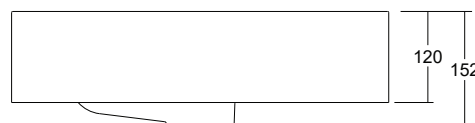

## MOD 500

Dimensions:	500mm x 250mm x 120mm
Material:	Matt White Solid Surface
Overflow:	Yes
Orientation:	Centre Bowl
Tap Holes:	0 or 1
Waste Size:	32mm
Waste Supplied:	Yes - 32/40mm - with chrome pop-up waste, white solid surface plug available
Weight:	7.8kg
Bowl Capacity:	4.4L

Dimensions are shown in millimetres. Due to the handcrafted nature of Omvivo products measurements are subject to a +/- 5mm manufacturing tolerance.

SPECIFICATIONS

MOD 700

- Dimensions: 700mm x 300mm x 120mm
- Material: Matt White Solid Surface
- Overflow: Yes
- Orientation: Left or Right Hand Bowl
- Tap Holes: 0 or 1
- Waste Size: 32mm
- Waste Supplied: Yes - 32/40mm - with chrome pop-up waste, white solid surface plug available
- Weight: 11.2kg
- Bowl Capacity: 6.1L

SPECIFICATIONS

MOD 900

- Dimensions: 900mm x 300mm x 120mm
- Material: Matt White Solid Surface
- Overflow: Yes
- Orientation: Left or Right Hand Bowl
- Tap Holes: 0 or 1
- Waste Size: 32mm
- Waste Supplied: Yes - 32/40mm - with chrome pop-up waste, white solid surface plug available
- Weight: 13.6kg
- Bowl Capacity: 6.1L

Dimensions are shown in millimetres. Due to the handcrafted nature of Omvivo products measurements are subject to a +/- 5mm manufacturing tolerance.

SPECIFICATIONS

MOD 1200

Dimensions:	1200mm x 300mm x 120mm
Material:	Matt White Solid Surface
Overflow:	Yes
Orientation:	Double Bowl
Tap Holes:	0 or 2
Waste Size:	32mm
Waste Supplied:	Yes - 32/40mm - with chrome pop-up waste, white solid surface plug available
Weight:	18.7kg
Bowl Capacity:	2 x 6.1L