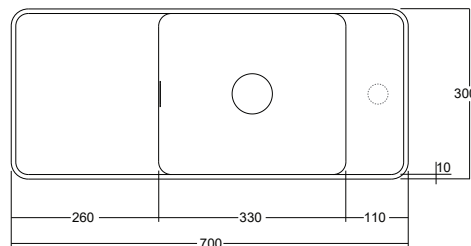

## MOD 500

Dimensions:	500mm x 250mm x 120mm
Material:	Matt White Solid Surface
Overflow:	Yes
Orientation:	Centre Bowl
Tap Holes:	0 or 1
Waste Size:	32mm
Waste Supplied:	Yes - 32/40mm - with chrome pop-up waste, white solid surface plug available
Weight:	7.8kg
Bowl Capacity:	4.4L

Dimensions are shown in millimetres. Due to the handcrafted nature of Omvivo products measurements are subject to a +/- 5mm manufacturing tolerance.

SPECIFICATIONS

MOD 700

- Dimensions: 700mm x 300mm x 120mm
- Material: Matt White Solid Surface
- Overflow: Yes
- Orientation: Left or Right Hand Bowl
- Tap Holes: 0 or 1
- Waste Size: 32mm
- Waste Supplied: Yes - 32/40mm - with chrome pop-up waste, white solid surface plug available
- Weight: 11.2kg
- Bowl Capacity: 6.1L

SPECIFICATIONS

MOD 900

- Dimensions: 900mm x 300mm x 120mm
- Material: Matt White Solid Surface
- Overflow: Yes
- Orientation: Left or Right Hand Bowl
- Tap Holes: 0 or 1
- Waste Size: 32mm
- Waste Supplied: Yes - 32/40mm - with chrome pop-up waste, white solid surface plug available
- Weight: 13.6kg
- Bowl Capacity: 6.1L

Dimensions are shown in millimetres. Due to the handcrafted nature of Omvivo products measurements are subject to a +/- 5mm manufacturing tolerance.

SPECIFICATIONS

MOD 1200

Dimensions:	1200mm x 300mm x 120mm
Material:	Matt White Solid Surface
Overflow:	Yes
Orientation:	Double Bowl
Tap Holes:	0 or 2
Waste Size:	32mm
Waste Supplied:	Yes - 32/40mm - with chrome pop-up waste, white solid surface plug available
Weight:	18.7kg
Bowl Capacity:	2 x 6.1L