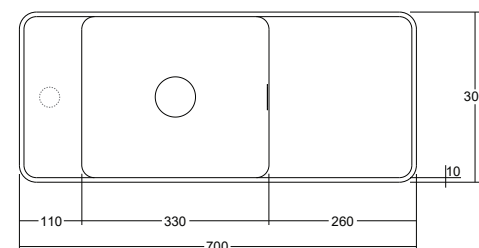

## MOD 500

Dimensions:	500mm x 250mm x 120mm
Material:	Matt White Solid Surface
Overflow:	Yes
Orientation:	Centre Bowl
Tap Holes:	0 or 1
Waste Size:	32mm
Waste Supplied:	Yes - 32/40mm - with chrome pop-up waste, white solid surface plug available
Weight:	7.8kg
Bowl Capacity:	4.4L

Dimensions are shown in millimetres. Due to the handcrafted nature of Omvivo products measurements are subject to a +/- 5mm manufacturing tolerance.

SPECIFICATIONS

MOD 700

- Dimensions: 700mm x 300mm x 120mm
- Material: Matt White Solid Surface
- Overflow: Yes
- Orientation: Left or Right Hand Bowl
- Tap Holes: 0 or 1
- Waste Size: 32mm
- Waste Supplied: Yes - 32/40mm - with chrome pop-up waste, white solid surface plug available
- Weight: 11.2kg
- Bowl Capacity: 6.1L

SPECIFICATIONS

MOD 900

- Dimensions: 900mm x 300mm x 120mm
- Material: Matt White Solid Surface
- Overflow: Yes
- Orientation: Left or Right Hand Bowl
- Tap Holes: 0 or 1
- Waste Size: 32mm
- Waste Supplied: Yes - 32/40mm - with chrome pop-up waste, white solid surface plug available
- Weight: 13.6kg
- Bowl Capacity: 6.1L

Dimensions are shown in millimetres. Due to the handcrafted nature of Omvivo products measurements are subject to a +/- 5mm manufacturing tolerance.

SPECIFICATIONS

MOD 1200

Dimensions:	1200mm x 300mm x 120mm
Material:	Matt White Solid Surface
Overflow:	Yes
Orientation:	Double Bowl
Tap Holes:	0 or 2
Waste Size:	32mm
Waste Supplied:	Yes - 32/40mm - with chrome pop-up waste, white solid surface plug available
Weight:	18.7kg
Bowl Capacity:	2 x 6.1L