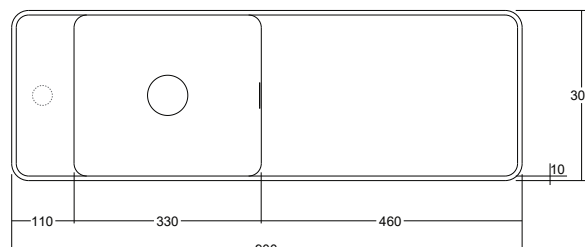

## MOD 500

Dimensions:	500mm x 250mm x 120mm
Material:	Matt White Solid Surface
Overflow:	Yes
Orientation:	Centre Bowl
Tap Holes:	0 or 1
Waste Size:	32mm
Waste Supplied:	Yes - 32/40mm - with chrome pop-up waste, white solid surface plug available
Weight:	7.8kg
Bowl Capacity:	4.4L

Dimensions are shown in millimetres. Due to the handcrafted nature of Omvivo products measurements are subject to a +/- 5mm manufacturing tolerance.

SPECIFICATIONS

MOD 700

- Dimensions: 700mm x 300mm x 120mm
- Material: Matt White Solid Surface
- Overflow: Yes
- Orientation: Left or Right Hand Bowl
- Tap Holes: 0 or 1
- Waste Size: 32mm
- Waste Supplied: Yes - 32/40mm - with chrome pop-up waste, white solid surface plug available
- Weight: 11.2kg
- Bowl Capacity: 6.1L

SPECIFICATIONS

MOD 900

- Dimensions: 900mm x 300mm x 120mm
- Material: Matt White Solid Surface
- Overflow: Yes
- Orientation: Left or Right Hand Bowl
- Tap Holes: 0 or 1
- Waste Size: 32mm
- Waste Supplied: Yes - 32/40mm - with chrome pop-up waste, white solid surface plug available
- Weight: 13.6kg
- Bowl Capacity: 6.1L

Dimensions are shown in millimetres. Due to the handcrafted nature of Omvivo products measurements are subject to a +/- 5mm manufacturing tolerance.

SPECIFICATIONS

MOD 1200

Dimensions:	1200mm x 300mm x 120mm
Material:	Matt White Solid Surface
Overflow:	Yes
Orientation:	Double Bowl
Tap Holes:	0 or 2
Waste Size:	32mm
Waste Supplied:	Yes - 32/40mm - with chrome pop-up waste, white solid surface plug available
Weight:	18.7kg
Bowl Capacity:	2 x 6.1L