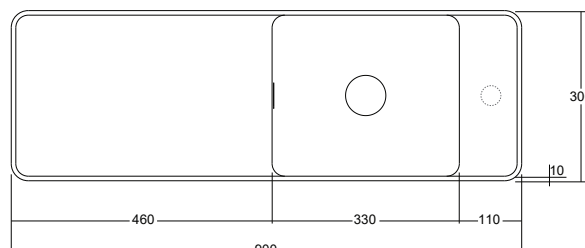

## MOD 500

Dimensions:	500mm x 250mm x 120mm
Material:	Matt White Solid Surface
Overflow:	Yes
Orientation:	Centre Bowl
Tap Holes:	0 or 1
Waste Size:	32mm
Waste Supplied:	Yes - 32/40mm - with chrome pop-up waste, white solid surface plug available
Weight:	7.8kg
Bowl Capacity:	4.4L

Dimensions are shown in millimetres. Due to the handcrafted nature of Omvivo products measurements are subject to a +/- 5mm manufacturing tolerance.

SPECIFICATIONS

MOD 700

- Dimensions: 700mm x 300mm x 120mm
- Material: Matt White Solid Surface
- Overflow: Yes
- Orientation: Left or Right Hand Bowl
- Tap Holes: 0 or 1
- Waste Size: 32mm
- Waste Supplied: Yes - 32/40mm - with chrome pop-up waste, white solid surface plug available
- Weight: 11.2kg
- Bowl Capacity: 6.1L

SPECIFICATIONS

MOD 900

- Dimensions: 900mm x 300mm x 120mm
- Material: Matt White Solid Surface
- Overflow: Yes
- Orientation: Left or Right Hand Bowl
- Tap Holes: 0 or 1
- Waste Size: 32mm
- Waste Supplied: Yes - 32/40mm - with chrome pop-up waste, white solid surface plug available
- Weight: 13.6kg
- Bowl Capacity: 6.1L

Dimensions are shown in millimetres. Due to the handcrafted nature of Omvivo products measurements are subject to a +/- 5mm manufacturing tolerance.

SPECIFICATIONS

MOD 1200

Dimensions:	1200mm x 300mm x 120mm
Material:	Matt White Solid Surface
Overflow:	Yes
Orientation:	Double Bowl
Tap Holes:	0 or 2
Waste Size:	32mm
Waste Supplied:	Yes - 32/40mm - with chrome pop-up waste, white solid surface plug available
Weight:	18.7kg
Bowl Capacity:	2 x 6.1L