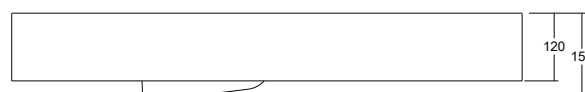

## MOD 500

Dimensions:	500mm x 250mm x 120mm
Material:	Matt White Solid Surface
Overflow:	Yes
Orientation:	Centre Bowl
Tap Holes:	0 or 1
Waste Size:	32mm
Waste Supplied:	Yes - 32/40mm - with chrome pop-up waste, white solid surface plug available
Weight:	7.8kg
Bowl Capacity:	4.4L

Dimensions are shown in millimetres. Due to the handcrafted nature of Omvivo products measurements are subject to a +/- 5mm manufacturing tolerance.

SPECIFICATIONS

MOD 700

- Dimensions: 700mm x 300mm x 120mm
- Material: Matt White Solid Surface
- Overflow: Yes
- Orientation: Left or Right Hand Bowl
- Tap Holes: 0 or 1
- Waste Size: 32mm
- Waste Supplied: Yes - 32/40mm - with chrome pop-up waste, white solid surface plug available
- Weight: 11.2kg
- Bowl Capacity: 6.1L

SPECIFICATIONS

MOD 900

- Dimensions: 900mm x 300mm x 120mm
- Material: Matt White Solid Surface
- Overflow: Yes
- Orientation: Left or Right Hand Bowl
- Tap Holes: 0 or 1
- Waste Size: 32mm
- Waste Supplied: Yes - 32/40mm - with chrome pop-up waste, white solid surface plug available
- Weight: 13.6kg
- Bowl Capacity: 6.1L

Dimensions are shown in millimetres. Due to the handcrafted nature of Omvivo products measurements are subject to a +/- 5mm manufacturing tolerance.

SPECIFICATIONS

MOD 1200

Dimensions:	1200mm x 300mm x 120mm
Material:	Matt White Solid Surface
Overflow:	Yes
Orientation:	Double Bowl
Tap Holes:	0 or 2
Waste Size:	32mm
Waste Supplied:	Yes - 32/40mm - with chrome pop-up waste, white solid surface plug available
Weight:	18.7kg
Bowl Capacity:	2 x 6.1L