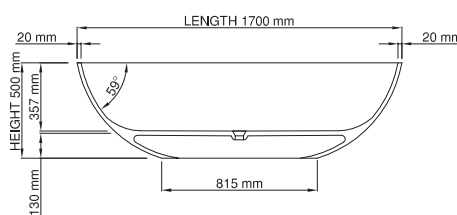

thin-edge

Product code: SBM060/1700
 Size (l) x (w) x (h): 1700mm x 750mm x 500mm
 Waste to floor: 125mm
 Water capacity: 250 L
 Overflow: Internal overflow / No overflow
 Material: DADOquartz®
 Finish: Matte / Polished

Base dimensions: 785mm x 420mm
 Edge width: 25mm
 Waste diameter: 50mm
 Weight: 80kg

Shipping information

Packing dimensions: 1800mm x 850mm x 700mm
 Shipping mass: 130kg