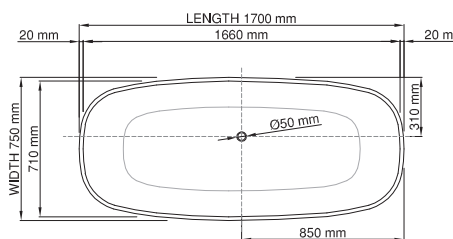

thin-edge

Product code: SBM060/1700
 Size (l) x (w) x (h): 1700mm x 750mm x 500mm
 Waste to floor: 125mm
 Water capacity: 250 L
 Overflow: Internal overflow / No overflow
 Material: DADOquartz®
 Finish: Matte / Polished

Base dimensions: 785mm x 420mm
 Edge width: 25mm
 Waste diameter: 50mm
 Weight: 80kg

Shipping information

Packing dimensions: 1800mm x 850mm x 700mm
 Shipping mass: 130kg