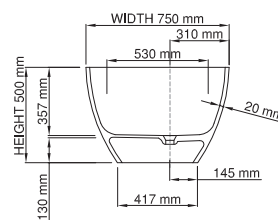

thin-edge

Product code: SBM060/1700
 Size (l) x (w) x (h): 1700mm x 750mm x 500mm
 Waste to floor: 125mm
 Water capacity: 250 L
 Overflow: Internal overflow / No overflow
 Material: DADOquartz®
 Finish: Matte / Polished

Base dimensions: 785mm x 420mm
 Edge width: 25mm
 Waste diameter: 50mm
 Weight: 80kg

Shipping information

Packing dimensions: 1800mm x 850mm x 700mm
 Shipping mass: 130kg