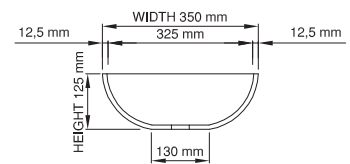

thin-edge

Size (l) x (w) x (h): 550mm x 350mm x 125mm  
 Top to waste: 115mm  
 Overflow: No overflow  
 Material: DADOquartz®  
 Finish: Matte / Satin  
 Mounting: Counter-top / Under-mount

Base dimensions: 330mm x 130mm  
 Edge width: 10mm - 12.5mm  
 Waste diameter: 40mm - fits Bespoke plug  
 Weight: 10kg

### Shipping information

Packing dimensions: 600mm x 400mm x 140mm  
 Shipping mass: 12kg