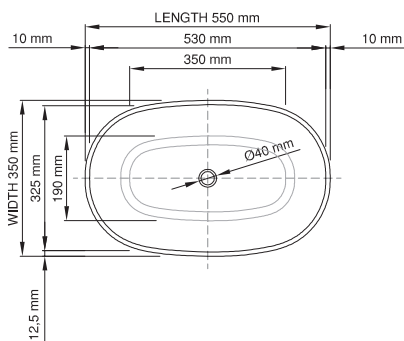

thin-edge

Size (l) x (w) x (h): 550mm x 350mm x 125mm  
 Top to waste: 115mm  
 Overflow: No overflow  
 Material: DADOquartz®  
 Finish: Matte / Satin  
 Mounting: Counter-top / Under-mount

Base dimensions: 330mm x 130mm  
 Edge width: 10mm - 12.5mm  
 Waste diameter: 40mm - fits Bespoke plug  
 Weight: 10kg

### Shipping information

Packing dimensions: 600mm x 400mm x 140mm  
 Shipping mass: 12kg