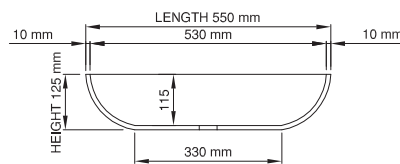

thin-edge

Size (l) x (w) x (h): 550mm x 350mm x 125mm  
 Top to waste: 115mm  
 Overflow: No overflow  
 Material: DADOquartz®  
 Finish: Matte / Satin  
 Mounting: Counter-top / Under-mount

Base dimensions: 330mm x 130mm  
 Edge width: 10mm - 12.5mm  
 Waste diameter: 40mm - fits Bespoke plug  
 Weight: 10kg

### Shipping information

Packing dimensions: 600mm x 400mm x 140mm  
 Shipping mass: 12kg