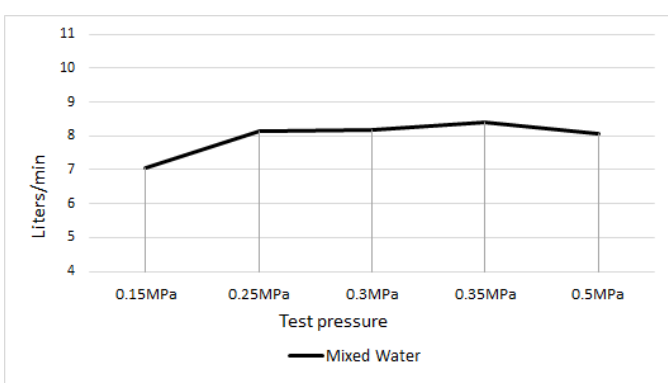

MP01H-B

3 FUNCTION HAND SHOWER

meir®

FEATURES

- Refer to the Meir website for warranty terms & conditions.
- Flow rate 8 L/min at 3 bar
- 3 spray functions
- ABS plastic construction
- Refer to the website for available finish colours.

FLOW RATE GRAPH

CREDENTIALS

- Watermark AS/NZS3718WMK25262
- 3-star WELS rated
- 9 litres p/minute
- WELS registration No: S18663