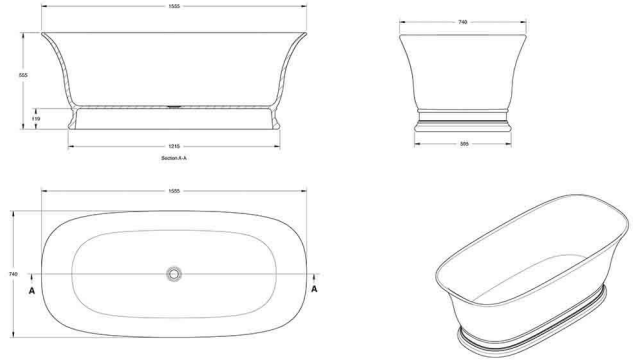

Cambridge 156 x 74 TitanCast Solid Surface Freestanding Bath - Gloss White

BATHROOM | KITCHEN | LAUNDRY | TRADITIONAL & HAMPTONS STYLE SPECIALISTS

Specifications

- Material: TitanCast Solid Surface
- Requires Waste: 40mm waste without overflow
- Optional TitanCast Pop-Up Waste is also available
- Bath Weigh: 104kg
- Water capacity: 140 Litres/140kg
- Made in South Africa
- Satin silk white and gloss white is stocked in Australia

Product Options

CA1560TCB-GW: Cambridge 156 TitanCast Bath - Gloss White Without Overflow

CA1560TCB-GW-OF: Cambridge 156 TitanCast Bath - Gloss White With Overflow

Warranty

For peace of mind, Turner Hastings offers the following warranty on this product and its components: