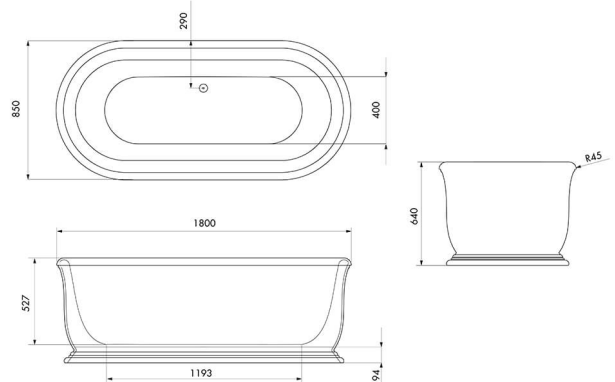

## Camden 180 x 85 TitanCast Solid Surface Freestanding Bath - Gloss White

### Specifications

- Material: TitanCast Solid Surface
- Requires Waste: 40mm waste without overflow
- Optional TitanCast Pop-Up Waste is also available
- Bath Weigh: 137kg
- Water capacity: 250L
- Made in South Africa

### Product Options

CM1800TCB-GW: Camden 180 x 85 TitanCast Solid Surface Freestanding Bath - Gloss White Without Overflow

CM1800TCB-GW-OF: Camden 180 x 85 TitanCast Solid Surface Freestanding Bath - Gloss White With Overflow