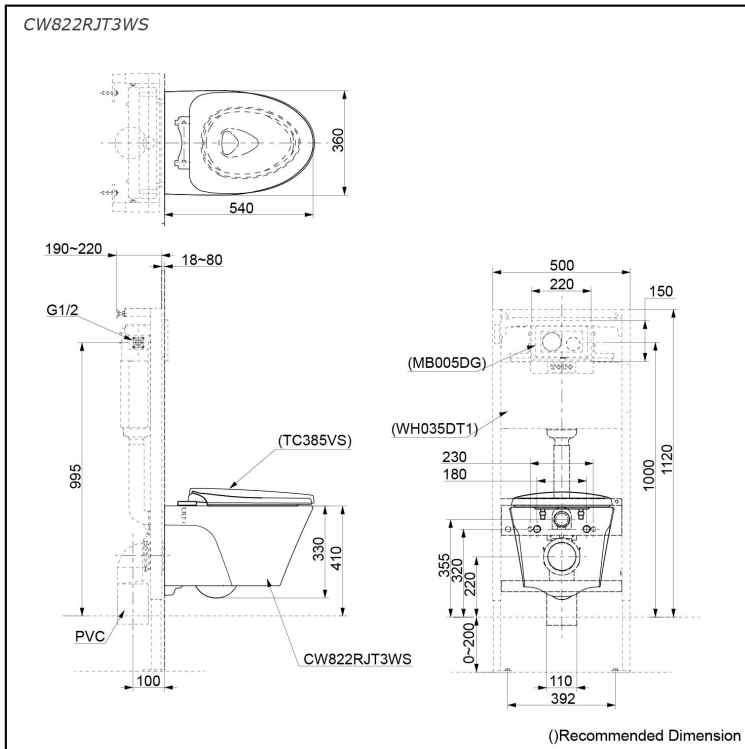

WALL HUNG TOILET

Features

- Introducing CEFIONTECT Technology: where super smooth surfaces and ion barrier glazing redefine cleanliness for every bathroom fixture.
- Experience the future of cleanliness with TORNADO FLUSH - Less water, powerful streams, 360-degree clean.
- Explore the seamless, easy-clean perfection of RIMLESS DESIGN.
- Experience unparalleled WATER SAVING efficiency paired with powerful flushing action.

Specifications

Flush system:	TORNADO FLUSH
Water Use:	4.5L / 3L
Rough-in:	H=220 mm
Bowl Shape:	Elongated
Water Pressure:	0.05MPa~0.75MPa
Size:	360Wx540Dx330H mm

Parts description

Seat & Cover is **not included**.

- **CW822RJT3WS**
Elongated Wall Hung Closet Bowl (P-Trap)
(Rough-in 220)

Optional Parts

- TC385VS
Soft close Seat & Cover
- WH035DT1
Concealed Cistern w/Frame
- MB005DG
Flush Panel

NOTE

- **DO NOT COUPLE THIS WC WITH FLUSH VALVE**